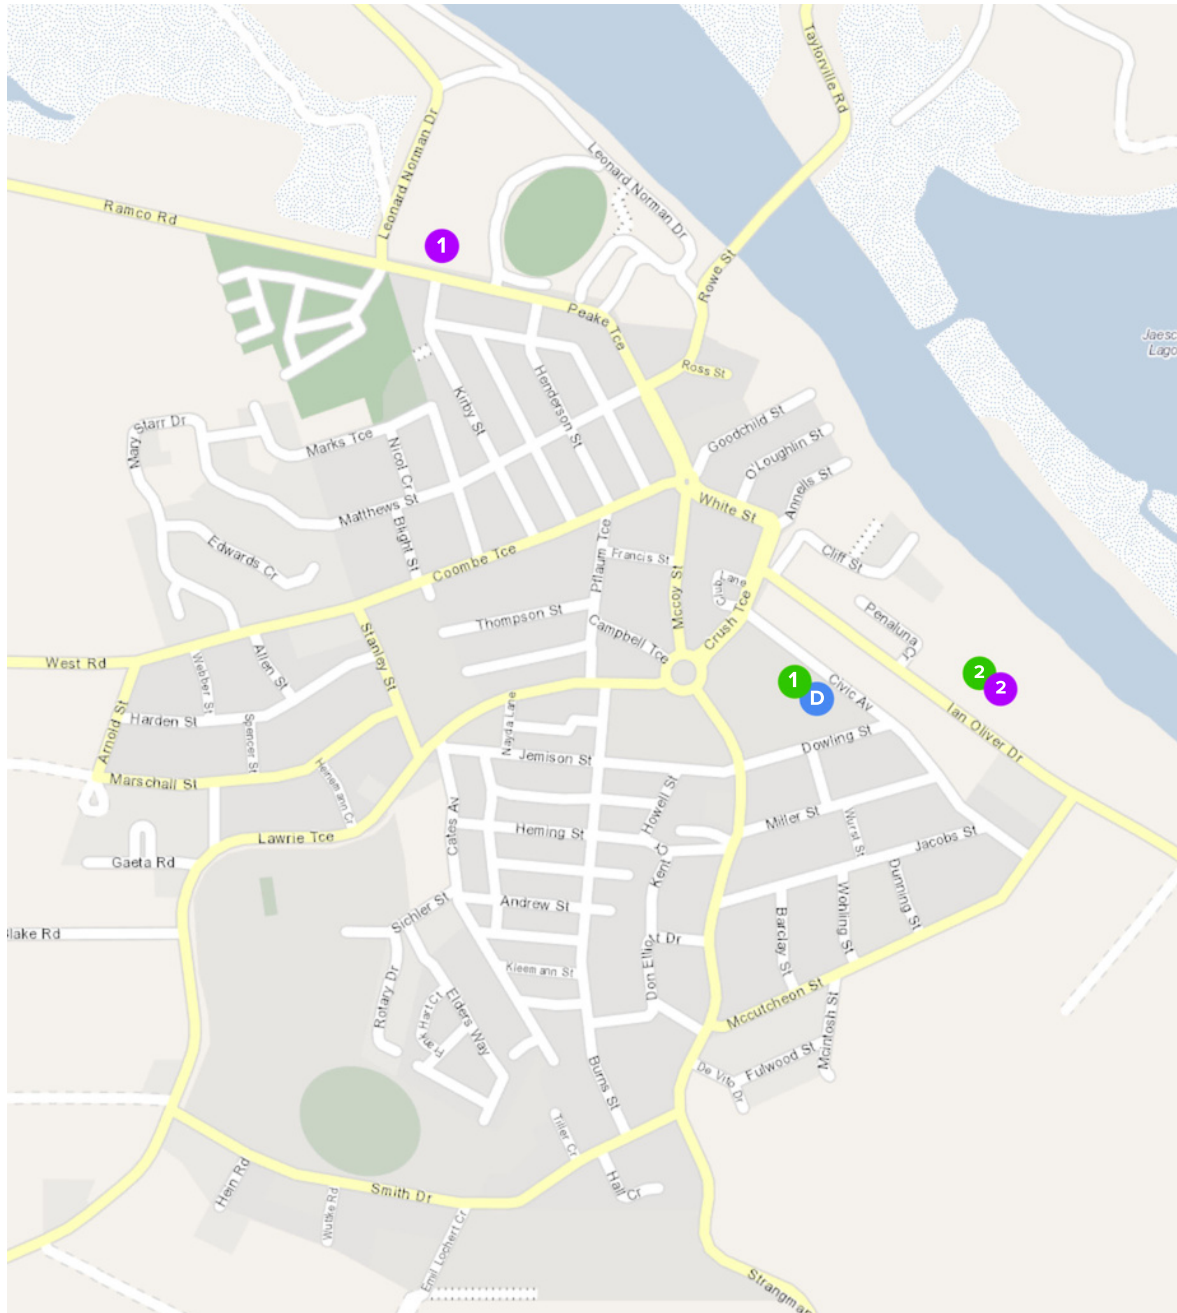

# Facilities for RVs and Self-Contained Vehicles - Waikerie

- ① Long-vehicle parking  
*Ian Oliver Drive*
- ② Long-vehicle parking  
*Civic Avenue*
- ⓓ Dump point  
*33 Civic Avenue*
- ① Overnight facilities  
*Waikerie Caravan Park (\$)*
- ② Overnight facilities  
*Ian Oliver Drive temporary RV park*

District Council of  
**Loxton Waikerie**