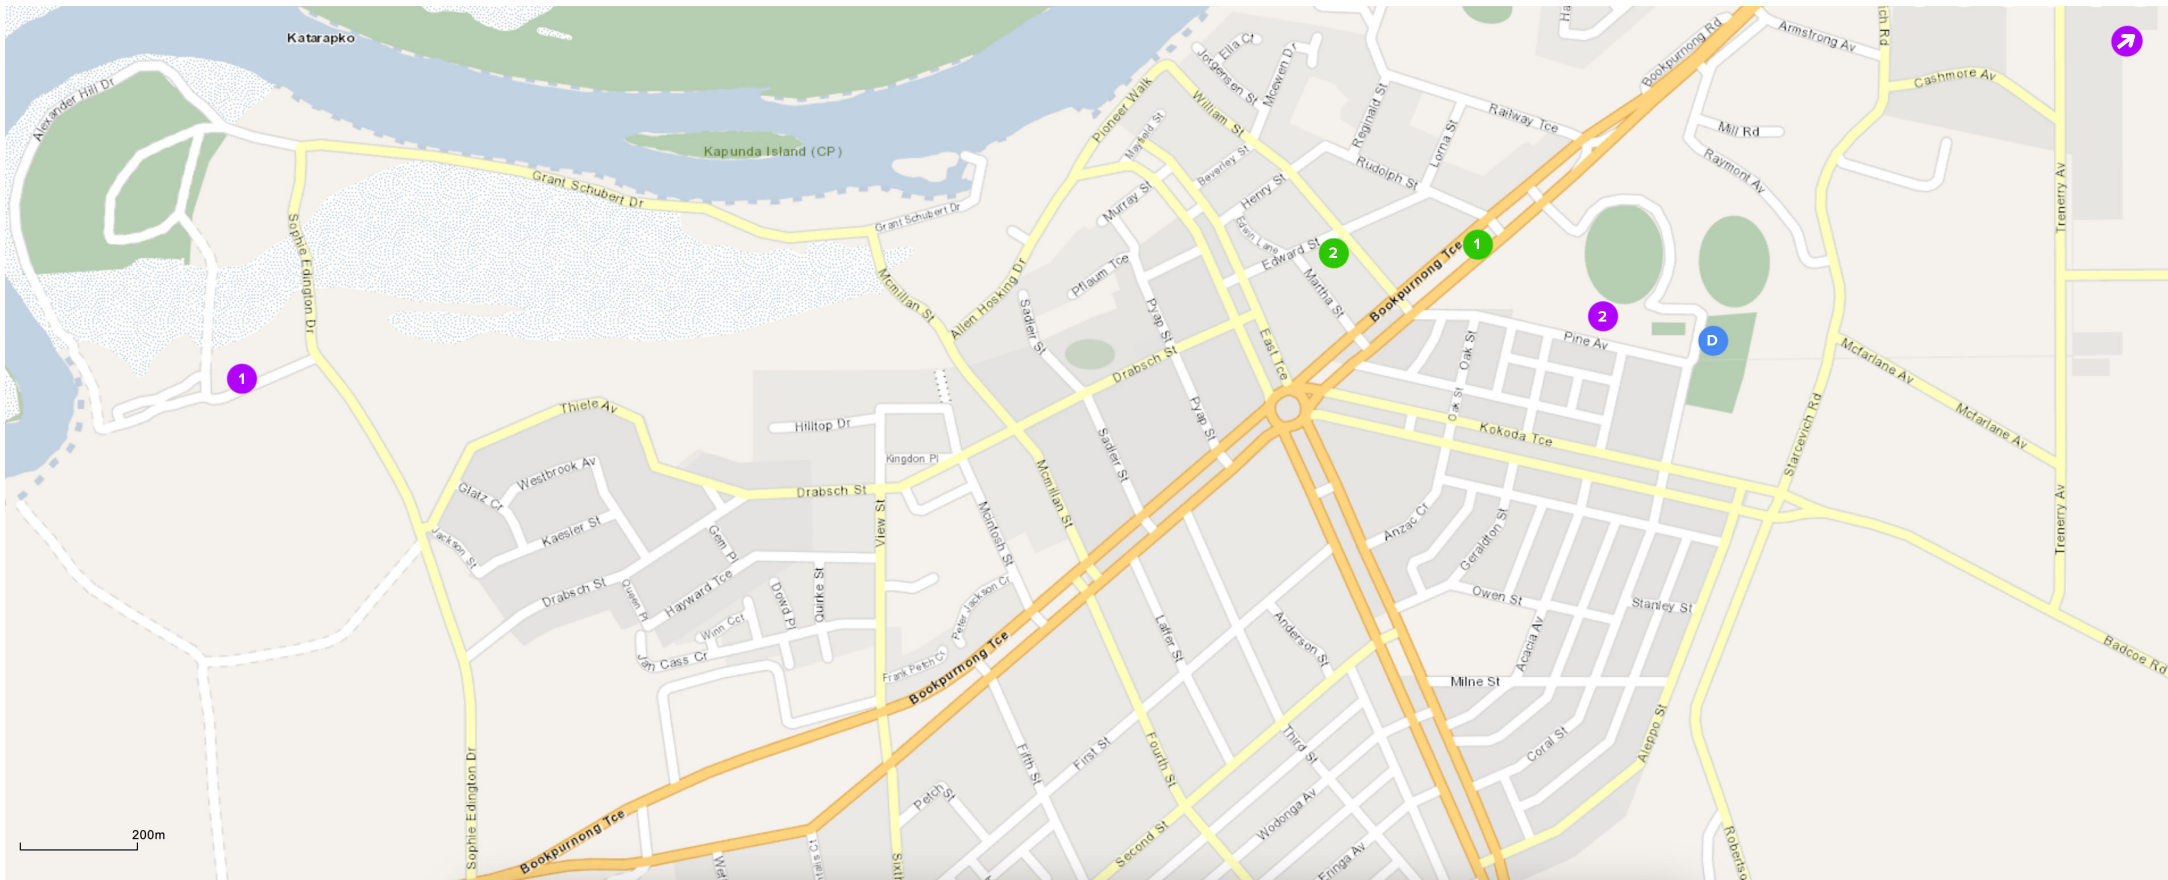

Facilities for RVs and Self-Contained Vehicles - Loxton

District Council of
Loxton
Waikerie

- 1** Long-vehicle parking - *Bookpurnong Terrace Medium Strip*
- 2** Long-vehicle parking - *Edwards Street carpark*
- D** Dump point - *2 A W Traeger Drive*
- 1** Overnight facilities - *Loxton Riverfront Holiday Park (\$)*
- 2** Overnight facilities - *Loxton oval temporary RV park*
- ↗** Overnight facilities - *Loxton Golf Club (not on map) (\$)*