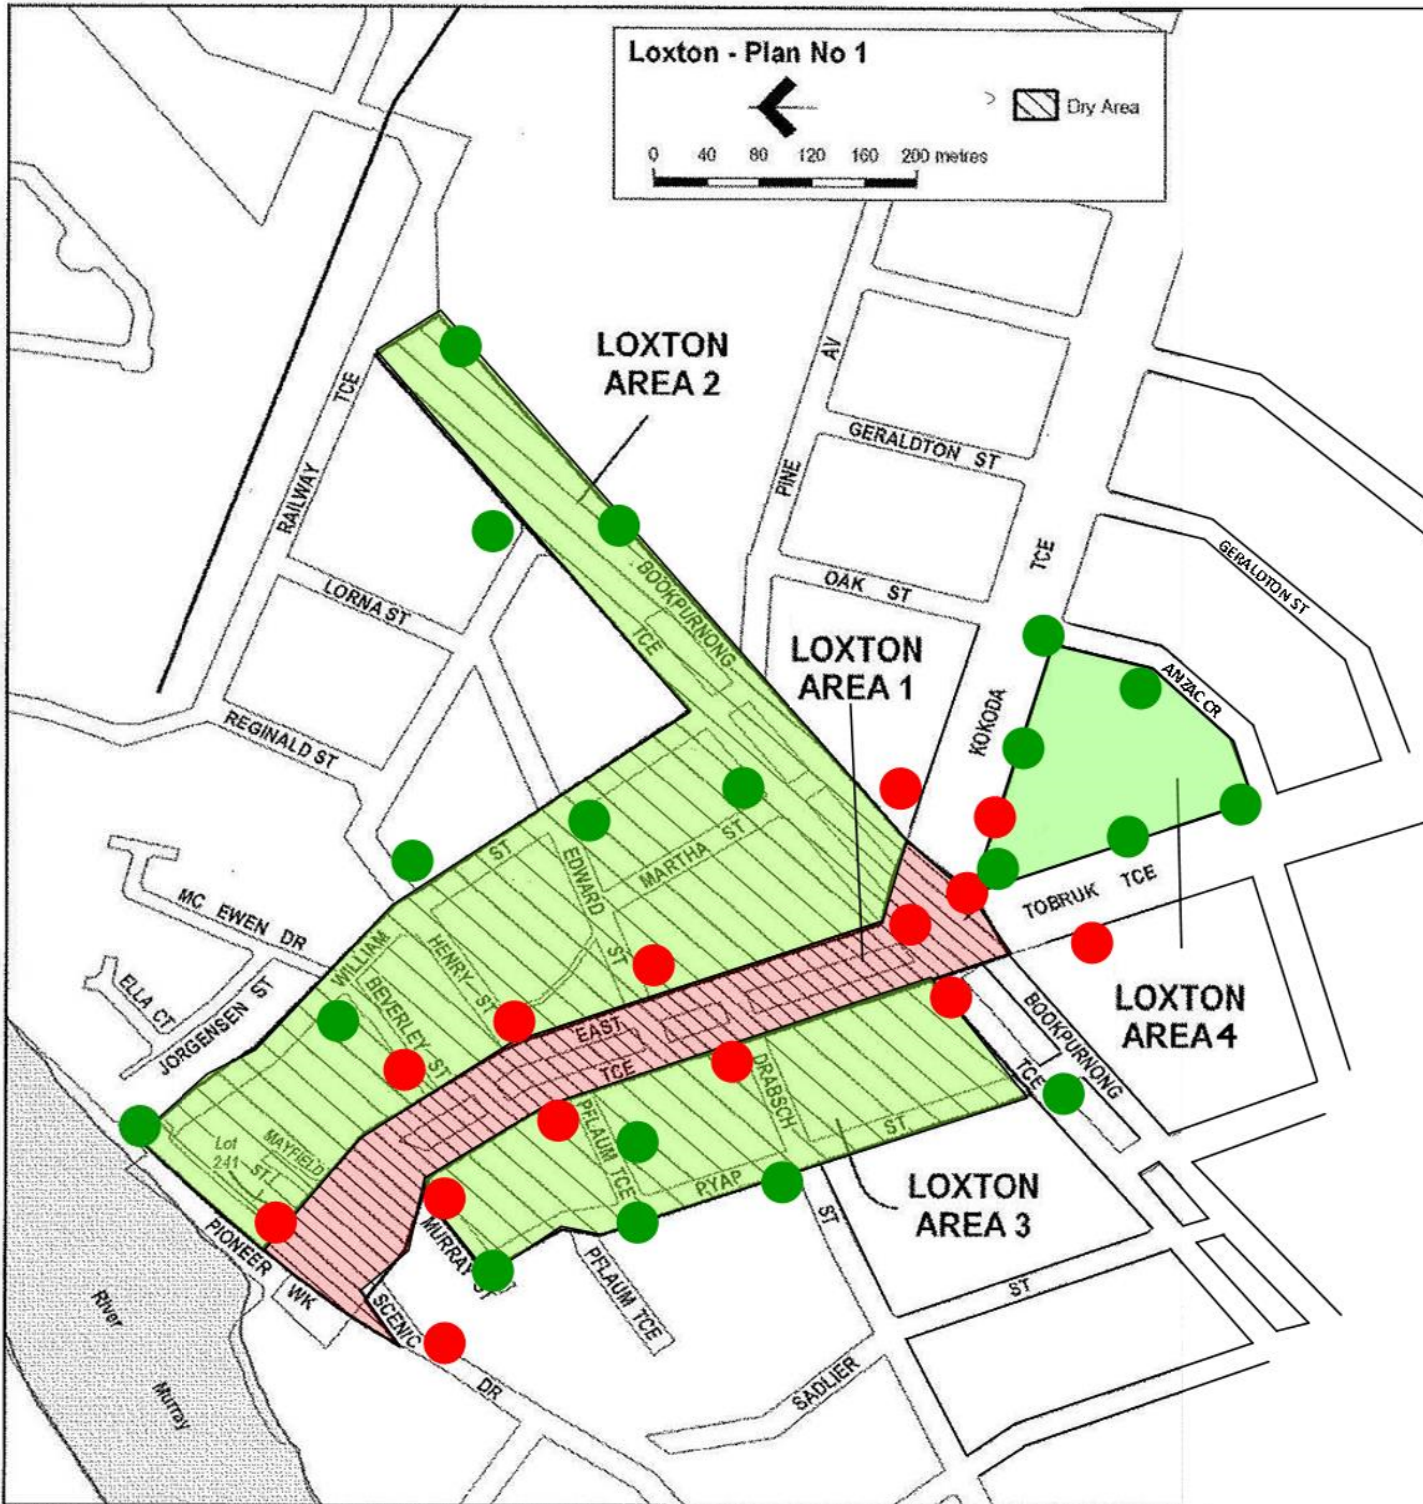

Schedule 1—Plan to be inserted

Loxton—Plan No 1

DRY ZONE

AREA 1

Signs Located at these points

POSSESSION AND CONSUMPTION OF ALCOHOL IS PROHIBITED

PENALTIES APPLY FOR POLICE ASSISTANCE RING 131 444

DRY ZONE

AREA 2, 3 & 4

Signs Located at these points

FOR POLICE ASSISTANCE RING 131 444