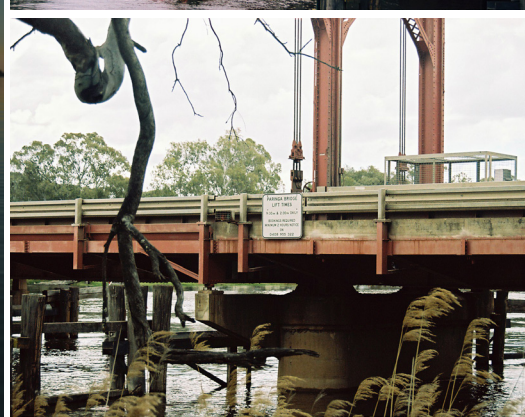

2022/23 Murray River Flood

Loxton Waikerie District Photography Exhibition

Wider Riverland

Thank you to all who submitted

Ashley Justin Pope
Bob Lawry
Clint & Liz Frankel
Connie Little
David Beaton
David Kempster